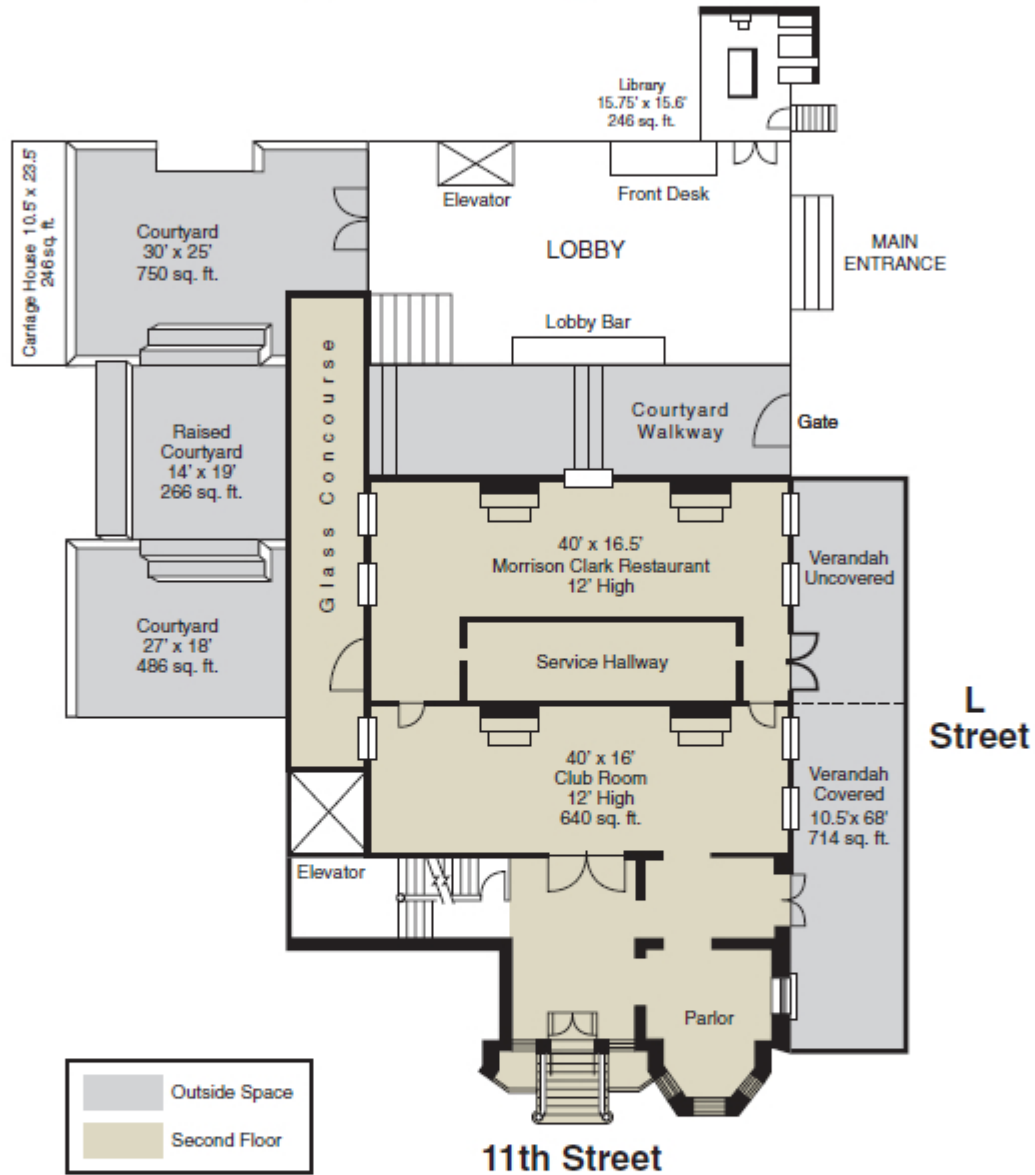

Meeting and Banquet Facilities

	Banquet	Reception	Conference	Classroom	Theater	U Shape
Club Room	40	75	35	40	60	26
Courtyard	120	150	-	-	80	-
Verandah	20	40	-	-	-	-
Restaurant	40	60	-	-	-	-
Library	-	15	4	-	-	-
Parlor	10	-	8	-	-	-
Carriage House	10	20	10	-	16	-